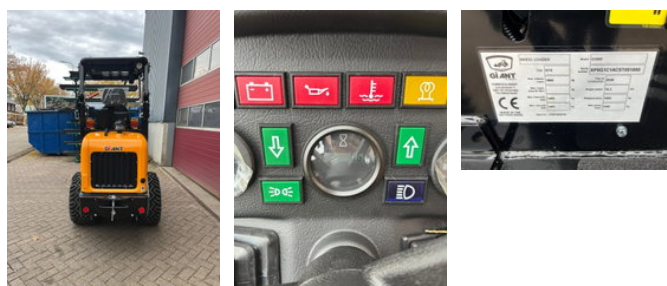

## Giant G1500

### General characteristics

Brand	Giant
Subcategory	Articulated
Year of construction	2026
General state	Very good

Giant G1500

Accessories