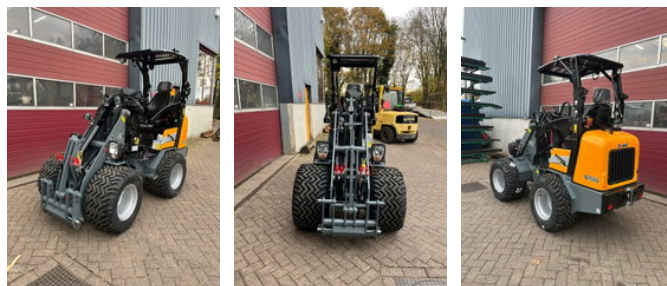

## Giant G1500

### General characteristics

Brand	Giant
Subcategory	Articulated
Year of construction	2026
General state	Very good

Giant G1500

Accessories