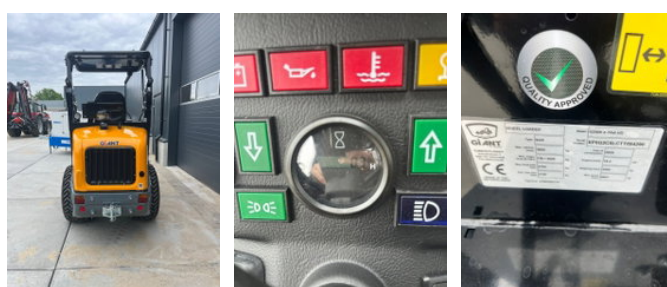

Giant G2500 HD X-TRA

General characteristics

Brand	Giant
Subcategory	Articulated
Year of construction	2026
General state	Very good

Giant G2500 HD X-TRA

Accessories