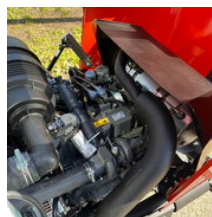

Kubota F391

General features

Brand	Kubota
Subcategory	Ride-on mower
Construction year	2026
General condition	Very good
Fuel	Diesel

Kubota F391

Accessories